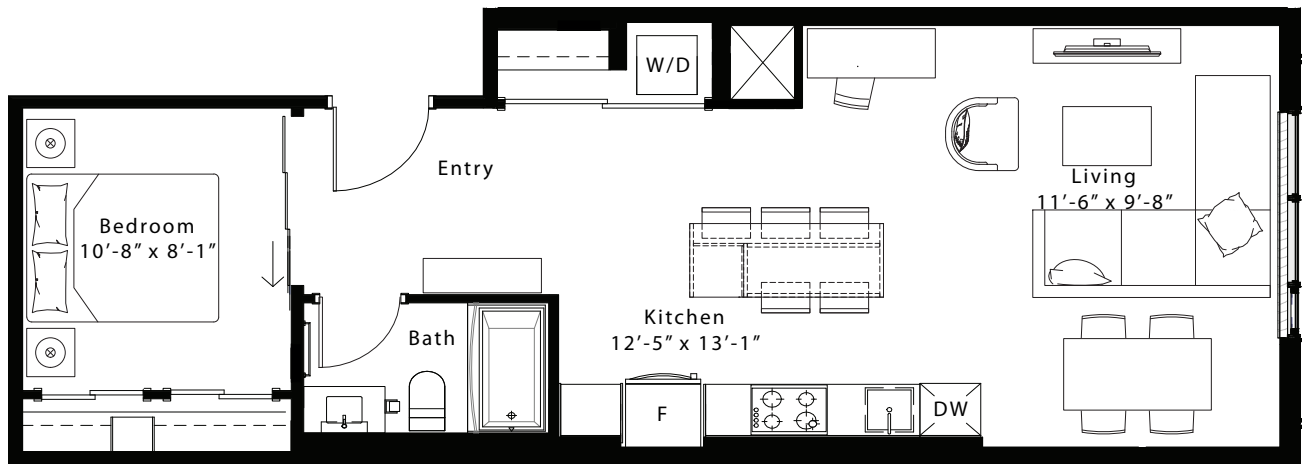

latitude

at frontier

Trillium

1 Bed / 1 Bath

680 Sq Ft

Units 209, 309

Floor 2

Floor 3

livingatfrontier.com/latitude

All sizes and specifications are subject to change without notice. Furniture is not included. E. & O.E.